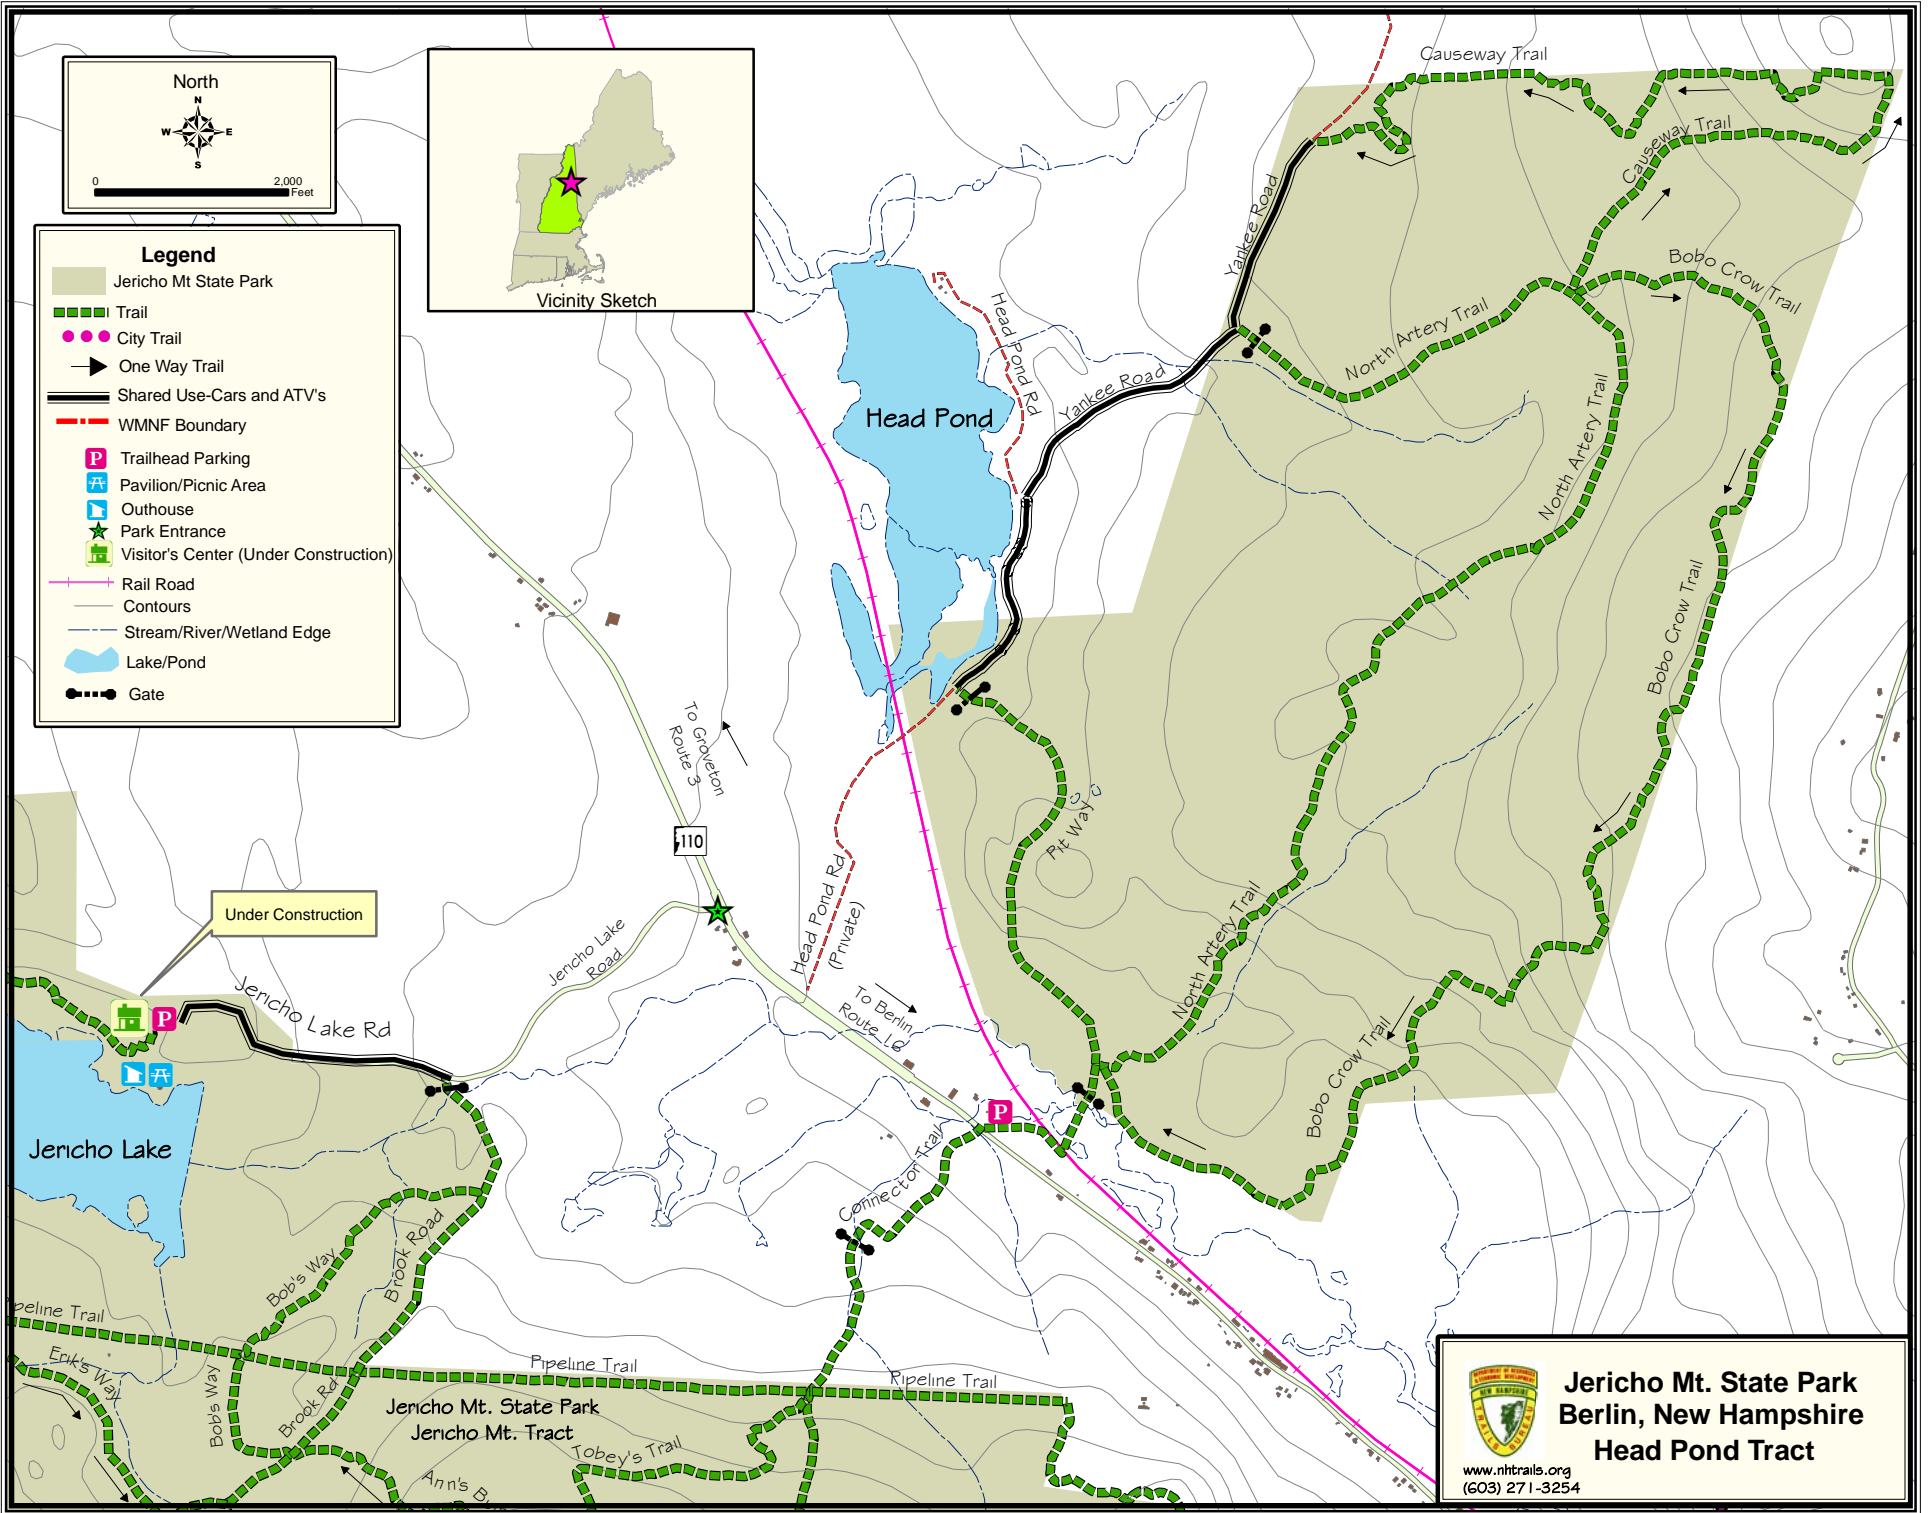

**Legend**

- Jericho Mt State Park
- Trail
- City Trail
- One Way Trail
- Shared Use-Cars and ATV's
- WMNF Boundary
- Trailhead Parking
- Pavilion/Picnic Area
- Outhouse
- Park Entrance
- Visitor's Center (Under Construction)
- Rail Road
- Contours
- Stream/River/Wetland Edge
- Lake/Pond
- Gate

**Jericho Mt. State Park**  
**Berlin, New Hampshire**  
**Head Pond Tract**

www.nhtrails.org  
 (603) 271-3254